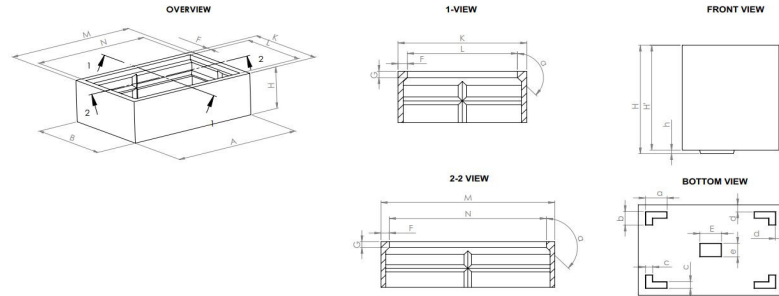

69025 - CUBA RECTANGULAR SERIES

Due to the handmade nature of our products, weights and dimensions may vary

CODE	BREIF CODE	EXTERIOR DIMENSION											INTERIOR DIMENSION					PRODUCT VOLUME (m³)	PRODUCT VOLUME (gal)	Products weight (kg)	Products weight (lbs)	MAXIMUM LOAD (kg)	MAXIMUM LOAD (lbs)						
		OVERAL DIMENSION			LENGTH			WIDTH		HEIGHT			F	G	N	L	α							a	b	c	d	E	e
		L	W	H	TOP (M)	MIDDLE	BOTTOM (A)	TOP(K)	BOTTOM (B)	OVERALL (H)	BODY HEIGHT (H')	FEET (h)																	
69025.C	025.C	14	14	12	14	14	14	14	14	12	11.6	0.4	1.3	0.9	11.4	11.4	135°	2.1	1.8	0.9	0.9	2.1	1.8	0.034	9.1	4.2	9.2	34	76
69025.36	025.36	36	14	12	36	36	36	14	14	12	11.6	0.4	1.3	0.9	33.4	11.4	135°	5.4	2.1	1.05	1.05	5.4	2.1	0.088	23.3	9.1	20.0	88	194
69025.48	025.48	48	14	12	48	48	48	14	14	12	11.6	0.4	1.3	0.9	45.4	11.4	135°	7.2	2.1	1.05	1.05	7.2	2.1	0.118	31.1	14.6	32.2	118	259
69025.60	025.60	60	14	12	60	60	60	14	14	12	11.6	0.4	1.3	0.9	57.4	11.4	135°	9	2.1	1.05	1.05	9	2.1	0.147	38.9	15.2	33.4	147	324
69025.65	025.65	65	14	12	65	65	65	14	14	12	11.6	0.4	1.3	0.9	62.4	11.4	135°	9.75	2.1	1.05	1.05	9.75	2.1	0.160	42.2	16.0	35.2	160	351
69025.72	025.72	72	14	12	72	72	72	14	14	12	11.6	0.4	1.3	0.9	69.4	11.4	135°	10.8	2.1	1.05	1.05	10.8	2.1	0.177	46.7	16.7	36.7	177	389