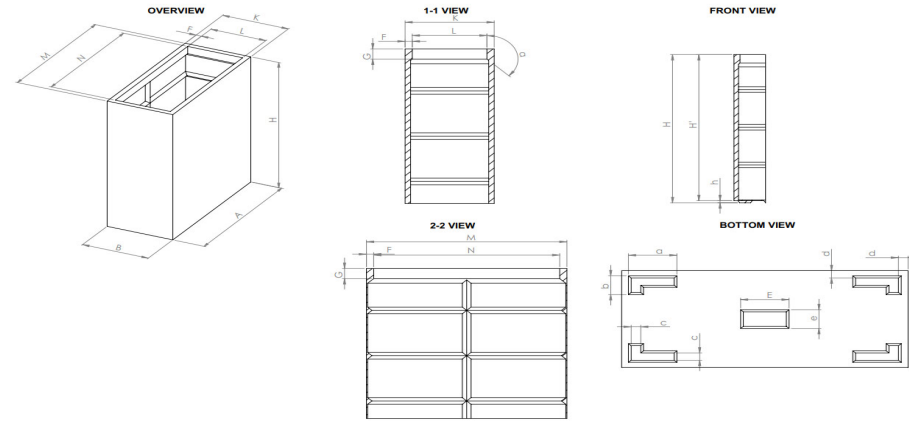

## 69050 - PERTH RECTANGULAR SERIES

*Due to the handmade nature of our products, weights and dimensions may vary*

CODE	BREIF CODE	EXTERIOR DIMENSION											INTERIOR DIMENSION					FEET DIMENSION						PRODUCT VOLUME (m <sup>3</sup> )	PRODUCT VOLUME (gal)	Products weight (kg)	Products weight (lbs)	MAXIMUM LOAD (kg)	MAXIMUM LOAD (lbs)
		OVERAL DIMENSION			LENGTH			WIDTH		HEIGHT			F	G	N	L	α	a	b	c	d	E	e						
		L	W	H	TOP (M)	MIDDLE	BOTTOM (A)	TOP(K)	BOTTOM (B)	OVERALL (H)	BODY HEIGHT (H')	FEET (h)																	
69050.C	050.C	16	16	42	16	16	16	16	16	42	41.4	0.6	1.3	2.4	13.4	13.4	135°	2.4	2.4	1.2	1.2	2.4	2.4	0.164	43.2	14.8	32.5	130.9	288.0
69050.24	050.24	24	16	42	24	24	24	16	16	42	41.4	0.6	1.3	2.4	21.4	13.4	135°	3.6	2.4	1.2	1.2	3.6	2.4	0.245	64.8	19.1	42.1	196.3	431.9
69050.36	050.36	36	16	42	36	36	36	16	16	42	41.4	0.6	1.3	2.4	33.4	13.4	135°	5.4	2.4	1.2	1.2	5.4	2.4	0.368	97.2	25.0	55.0	294.5	647.9
69050.48	050.48	48	16	42	48	48	48	16	16	42	41.4	0.6	1.3	2.4	45.4	13.4	135°	7.2	2.4	1.2	1.2	7.2	2.4	0.491	129.7	31.5	69.4	392.7	863.9
69050.60	050.60	60	16	42	60	60	60	16	16	42	41.4	0.6	1.3	2.4	57.4	13.4	135°	9	2.4	1.2	1.2	9	2.4	0.614	162.1	37.7	82.9	490.8	1079.8
69050.72	050.72	72	16	42	72	72	72	16	16	42	41.4	0.6	1.3	2.4	69.4	13.4	135°	10.8	2.4	1.2	1.2	10.8	2.4	0.736	194.5	46.7	102.7	589.0	1295.8