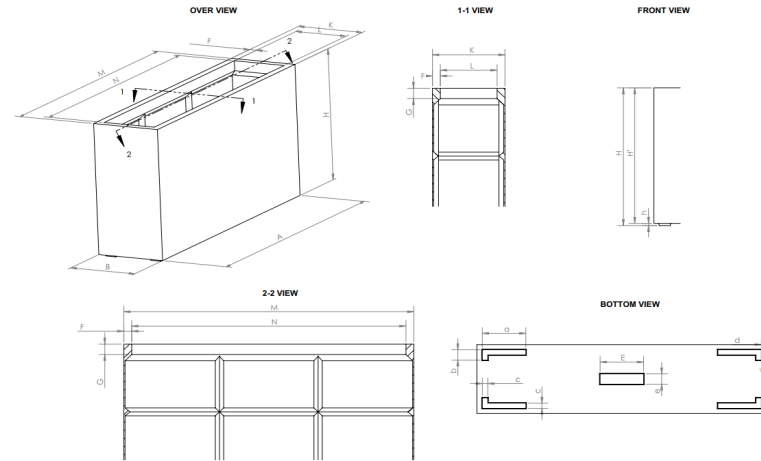

## 69400 - MIAMI RECTANGULAR SERIES

*Due to the handmade nature of our products, weights and dimensions may vary*

CODE	BRIEF CODE	EXTERIOR DIMENSION											INTERIOR DIMENSION					FEET DIMENSION						PRODUCT VOLUME (m <sup>3</sup> )	PRODUCT VOLUME (gal)	Products weight (kg)	Products weight (lbs)	MAXIMUM LOAD (kg)	MAXIMUM LOAD (lbs)	
		OVERAL DIMENSION			LENGTH			WIDTH		HEIGHT																				
		L	W	H	TOP (M)	MIDDLE	BOTTOM (A)	TOP(K)	BOTTOM (B)	OVERALL (H)	BODY HEIGHT (H')	FEET (h)	F	G	N	L	α	a	b	c	d	E	e							
69400.C	400.C	12	12	18	12	12	12	12	12	12	18	17.6	0.4	1.3	1.35	9.4	9.4	135°	1.8	1.8	0.9	0.9	1.8	1.8	0.038	10.1	5.7	12.6	38.3	84.4
69400.24	400.24	24	12	18	24	24	24	12	12	18	17.6	0.4	1.3	1.35	21.4	9.4	135°	3.6	1.8	0.9	0.9	3.6	1.8	0.077	20.3	8.4	18.5	76.7	168.7	
69400.36	400.36	36	12	18	36	36	36	12	12	18	17.6	0.4	1.3	1.35	33.4	9.4	135°	5.4	1.8	0.9	0.9	5.4	1.8	0.115	30.4	11.6	25.5	115.0	253.1	
69400.48	400.48	48	12	18	48	48	48	12	12	18	17.6	0.4	1.3	1.35	45.4	9.4	135°	7.2	1.8	0.9	0.9	7.2	1.8	0.153	40.5	14.6	32.1	153.4	337.4	
69400.60	400.60	60	12	18	60	60	60	12	12	18	17.6	0.4	1.3	1.35	57.4	9.4	135°	9	1.8	0.9	0.9	9	1.8	0.192	50.6	19.3	42.4	191.7	421.8	
69400.72	400.72	72	12	18	72	72	72	12	12	18	17.6	0.4	1.3	1.35	69.4	9.4	135°	10.8	1.8	0.9	0.9	10.8	1.8	0.230	60.8	22.5	49.5	230.1	506.2	