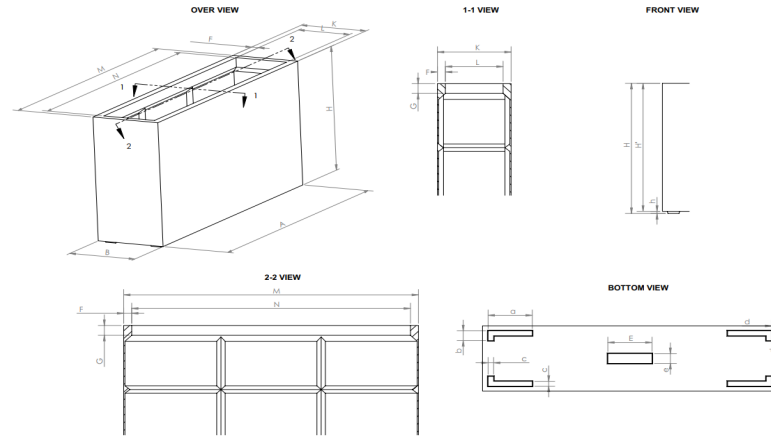

69405 - HOLLYWOOD RECTANGULAR SERIES

Due to the handmade nature of our products, weights and dimensions may vary

CODE	BREIF CODE	EXTERIOR DIMENSION											INTERIOR DIMENSION					FEET DIMENSION					PRODUCT VOLUME (m ³)	PRODUCT VOLUME (gal)	Products weight (kg)	Products weight (lbs)	MAXIMUM LOAD (kg)	MAXIMUM LOAD (lbs)	
		OVERAL DIMENSION			LENGTH			WIDTH		HEIGHT			F	G	N	L	α	a	b	c	d	E							e
		L	W	H	TOP (M)	MIDDLE	BOTTOM (A)	TOP(K)	BOTTOM (B)	OVERALL (H)	BODY HEIGHT (H')	FEET (h)																	
69405.C	405.C	12	12	24	12	12	12	12	12	24	23.6	0.4	1.3	1.8	9.4	9.4	135°	1.8	1.8	0.9	0.9	1.8	1.8	0.051	13.6	6.5	14.4	51.4	113.2
69405.24	405.24	24	12	24	24	24	24	12	12	24	23.6	0.4	1.3	1.8	21.4	9.4	135°	3.6	1.8	0.9	0.9	3.6	1.8	0.103	27.2	10.4	22.8	102.9	226.3
69405.36	405.36	36	12	24	36	36	36	12	12	24	23.6	0.4	1.3	1.8	33.4	9.4	135°	5.4	1.8	0.9	0.9	5.4	1.8	0.154	40.8	13.6	30.0	154.3	339.5
69405.48	405.48	48	12	24	48	48	48	12	12	24	23.6	0.4	1.3	1.8	45.4	9.4	135°	7.2	1.8	0.9	0.9	7.2	1.8	0.206	54.4	19.1	41.9	205.8	452.7
69405.60	405.60	60	12	24	60	60	60	12	12	24	23.6	0.4	1.3	1.8	57.4	9.4	135°	9	1.8	0.9	0.9	9	1.8	0.257	67.9	23.0	50.6	257.2	565.9
69405.72	405.72	72	12	24	72	72	72	12	12	24	23.6	0.4	1.3	1.8	69.4	9.4	135°	10.8	1.8	0.9	0.9	10.8	1.8	0.309	81.5	26.8	58.9	308.7	679.0