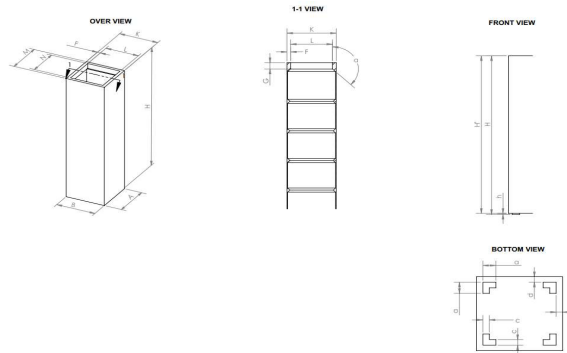

69730 - HONGKONG TALL SQUARE SERIES

Due to the handmade nature of our products, weights and dimensions may vary

CODE	BREF CODE	EXTERIOR DIMENSION											INTERIOR DIMENSION					FEET DIMENSION					PRODUCT VOLUME (m³)	PRODUCT VOLUME (gal)	Products weight (kg)	Products weight (lbs)	MAXIMUM LOAD (kg)	MAXIMUM LOAD (lbs)
		OVERAL DIMENSION			LENGTH			WIDTH		HEIGHT			F	G	N	L	α	a	c	d	E	e						
		L	W	H	TOP (M)	MIDDLE	BOTTOM (A)	TOP(K)	BOTTOM (B)	OVERALL (H)	BODY HEIGHT (H')	FEET (h)																
69730.10	730.10	10	10	42	10	10	10	10	10	42	41.8	0.2	1.3	2.4	7.4	7.4	90	1.5	0.75	0.75	0	0	0.065	17.1	7.4	16.2	51.7	113.6