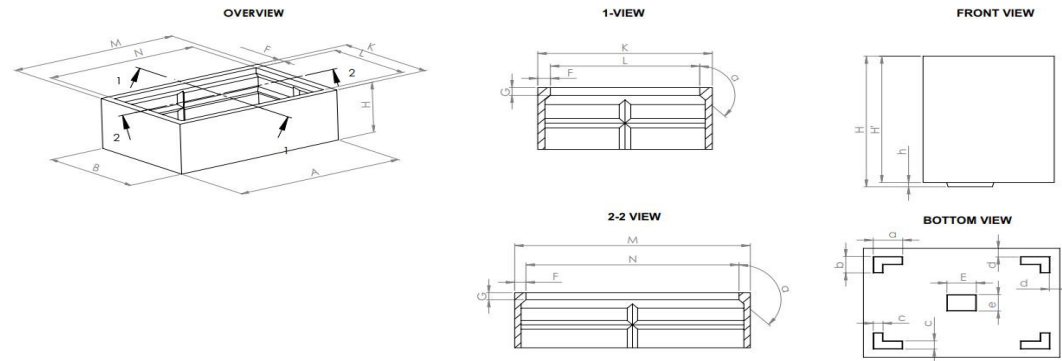

70100 - ANTWERP RECTANGULAR SERIES

Due to the handmade nature of our products, weights and dimensions may vary

CODE	BRIEF CODE	EXTERIOR DIMENSION											INTERIOR DIMENSION					FEET DIMENSION					PRODUCT VOLUME (m ³)	PRODUCT VOLUME (gal)	Products weight (kg)	Products weight (lbs)	MAXIMUM LOAD (kg)	MAXIMUM LOAD (lbs)			
		OVERALL DIMENSION			LENGTH			WIDTH		HEIGHT		OVERALL (H)	BODY HEIGHT (H')	FEET (h)	F	G	N	L	α	a	b	c							d	E	e
		L	W	H	TOP (M)	MIDDLE	BOTTOM (A)	TOP(K)	BOTTOM (B)																						
70100.C	100.C	24	24	12	24	24	24	24	24	12	11.6	0.4	1.7	1.3	20.6	20.6	135°	3.6	3.6	1.8	1.8	3.6	3.6	0.097	26	10.7	23.6	97	214		
70100.36	100.36	36	24	12	36	36	36	24	24	12	11.6	0.4	1.7	1.3	32.6	20.6	135°	5.4	3.6	1.8	1.8	5.4	3.6	0.146	39	14.3	31.4	146	321		
70100.48	100.48	48	24	12	48	48	48	24	24	12	11.6	0.4	1.7	1.3	44.6	20.6	135°	7.2	3.6	1.8	1.8	7.2	3.6	0.194	51	17.7	39.0	194	428		
70100.60	100.60	60	24	12	60	60	60	24	24	12	11.6	0.4	1.7	1.3	56.6	20.6	135°	9	3.6	1.8	1.8	9	3.6	0.243	64	21.9	48.1	243	535		
70100.72	100.72	72	24	12	72	72	72	24	24	12	11.6	0.4	1.7	1.3	68.6	20.6	135°	10.8	3.6	1.8	1.8	10.8	3.6	0.292	77	25.0	55.0	292	642		