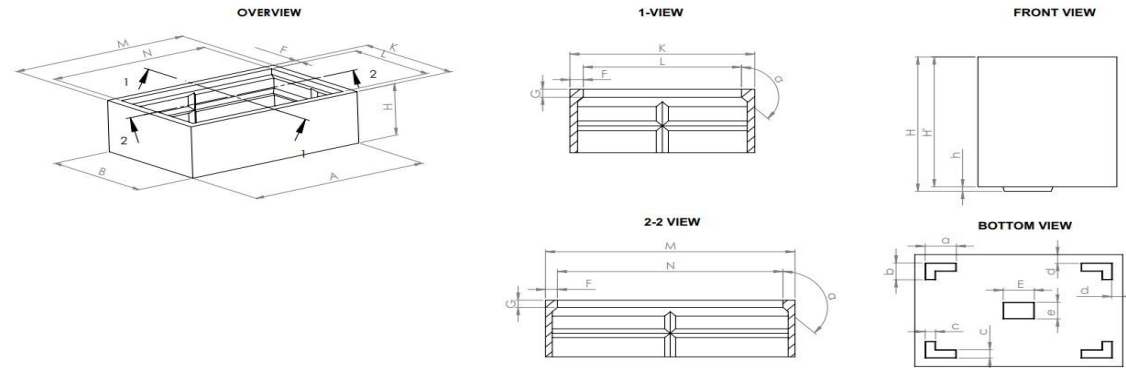

70300 - BRISBANE RECTANGULAR SERIES

Due to the handmade nature of our products, weights and dimensions may vary

CODE	BREF CODE	EXTERIOR DIMENSION										INTERIOR DIMENSION					FEET DIMENSION					PRODUCT VOLUME (m ³)	PRODUCT VOLUME (gal)	Products weight (kg)	Products weight (lbs)	MAXIMUM LOAD (kg)	MAXIMUM LOAD (lbs)					
		OVERAL DIMENSION			LENGTH			WIDTH		HEIGHT			F	G	N	L	α	a	b	c	d							E	e			
		L	W	H	TOP (M)	MIDDLE	BOTTOM (A)	TOP(K)	BOTTOM (B)	OVERALL (H)	BODY HEIGHT (H')	FEET (h)																				
70300.C	300.C	24	24	32	24	24	24	24	24	32	31.6	0.4	1.7	2.4	20.6	20.6	135°	3.6	3.6	1.8	1.8	3.6	3.6	0.276	72.8	21.1	46.5	220.5	485.1			
70300.36	300.36	36	24	32	36	36	36	24	24	32	31.6	0.4	1.7	2.4	32.6	20.6	135°	5.4	3.6	1.8	1.8	5.4	3.6	0.413	109.2	26.5	58.4	330.7	727.6			
70300.48	300.48	48	24	32	48	48	48	24	24	32	31.6	0.4	1.7	2.4	44.6	20.6	135°	7.2	3.6	1.8	1.8	7.2	3.6	0.551	145.6	32.2	70.7	441.0	970.2			
70300.60	300.60	60	24	32	60	60	60	24	24	32	31.6	0.4	1.7	2.4	56.6	20.6	135°	9	3.6	1.8	1.8	9	3.6	0.689	182.0	41.6	91.4	551.2	1212.7			
70300.72	300.72	72	24	32	72	72	72	24	24	32	31.6	0.4	1.7	2.4	68.6	20.6	135°	10.8	3.6	1.8	1.8	10.8	3.6	0.827	218.4	47.8	105.1	661.5	1455.3			