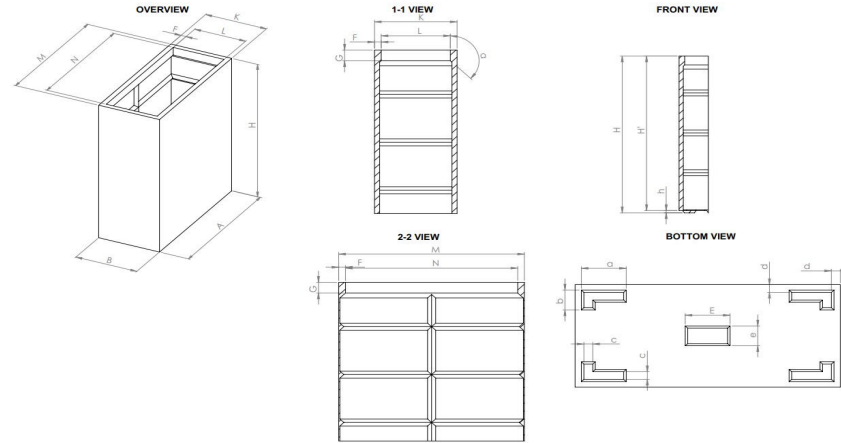

70325 - DARWIN RECTANGULAR SERIES

Due to the handmade nature of our products, weights and dimensions may vary

CODE	BREIF CODE	EXTERIOR DIMENSION											INTERIOR DIMENSION					FEET DIMENSION						PRODUCT VOLUME (m ³)	PRODUCT VOLUME (gal)	Products weight (kg)	Products weight (lbs)	MAXIMUM LOAD (kg)	MAXIMUM LOAD (lbs)
		OVERAL DIMENSION			LENGTH			WIDTH		HEIGHT																			
		L	W	H	TOP (M)	MIDDLE	BOTTOM (A)	TOP(K)	BOTTOM (B)	OVERALL (H)	BODY HEIGHT (H')	FEET (h)	F	G	N	L	α	a	b	c	d	E	e						
70325.C	0325.C	24	24	42	24	24	24	24	24	42	41.6	0.4	1.7	2.4	20.6	20.6	135"	3.6	3.6	1.8	1.8	3.6	3.6	0.370	97.7	25.3	55.6	222.0	488.4
70325.36	325.36	36	24	42	36	36	36	24	24	42	41.6	0.4	1.7	2.4	32.6	20.6	135"	5.4	3.6	1.8	1.8	5.4	3.6	0.555	146.6	31.9	70.2	333.0	732.6
70325.48	325.48	48	24	42	48	48	48	24	24	42	41.6	0.4	1.7	2.4	44.6	20.6	135"	7.2	3.6	1.8	1.8	7.2	3.6	0.740	195.5	38.7	85.2	444.0	976.8
70325.60	325.60	60	24	42	60	60	60	24	24	42	41.6	0.4	1.7	2.4	56.6	20.6	135"	9	3.6	1.8	1.8	9	3.6	0.925	244.4	49.3	108.5	555.0	1221.0
70325.72	325.72	72	24	42	72	72	72	24	24	42	41.6	0.4	1.7	2.4	68.6	20.6	135"	10.8	3.6	1.8	1.8	10.8	3.6	1.110	293.2	56.5	124.4	666.0	1465.2